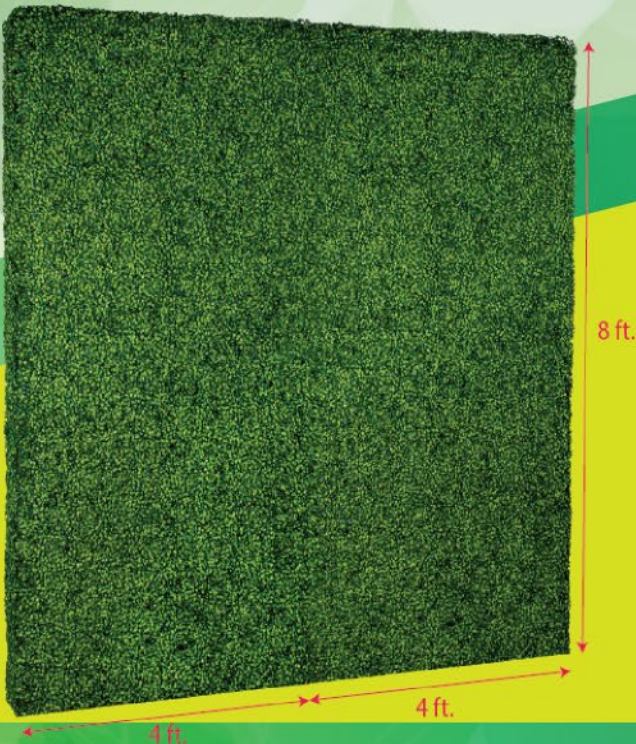

RESERVE NOW FOR YOUR EVENT

(818) 434-7591

Services@StepandRepeatLA.com

WWW.
**STEPAND
REPEATLA**
.COM

BACKDROPS FOR RED CARPET EVENTS